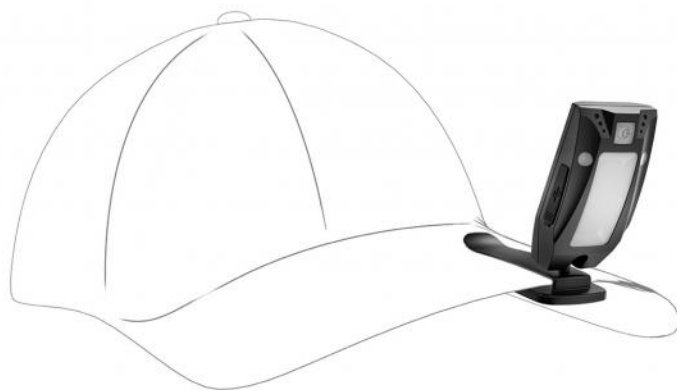

PRODUCT DATA SHEET

Solidline SC2R

Solidline SC2R

PRODUCT DESCRIPTION

Versatile, bright and super-lightweight: the clip light SC2R is the practical tool for anybody who requires flexible light on the go and wants to keep their hands free. Thanks to a clip and a built-in magnet, the SC2R can be attached in various ways, for example to caps, backpacks or metal surfaces. The ball joint of the SC2R further allows the lamp head to be aimed in virtually any direction. In white light mode choose from three dimmer levels, in red light mode choose from constant light and blinking light. The integrated battery pack can easily be recharged at any time with the micro-USB port.

- Flexible clip light with practical ball joint
- Powerful white light and red light LED with five light options total
- MOLLE compatible clip to easily attach to clothing, cap, belt or backpack
- Built-in magnet for attachment to metal surfaces
- Integrated battery pack, rechargeable via micro-USB port